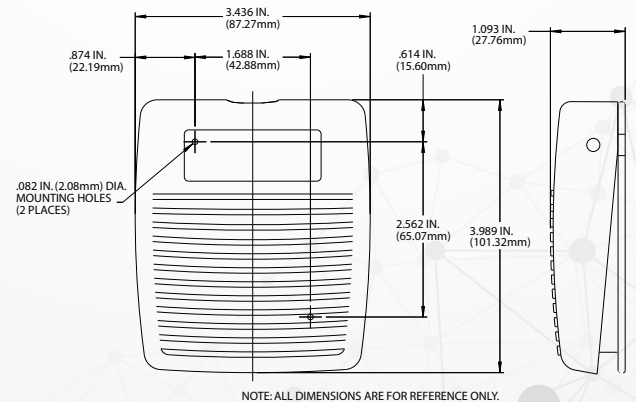

## SINGLE MODEL PLASTIC & METAL

SIZE (HxWxD): 1.09 x 3.44 x 4.00 In.

WEIGHT: 3.60 oz.

NOTE: ALL DIMENSIONS ARE FOR REFERENCE ONLY.

AGENCY APPROVAL	EN 60529 DEGREE OF PROTECTION	CATALOG NUMBER	DESCRIPTION	COLOR	CIRCUIT	FORM	ELECTRICAL RATINGS
	IP20	971-DJ	Polymeric / Maintained	Black	SPST-NO	A	12 A 1 H.P. 250 VAC 1/2 H.P. 125 VAC
		971-DC3J <sup>1</sup>					
		971-DC26J <sup>2</sup>					
		971-DC28J <sup>3</sup>					
		971-DJM	Die Cast Zinc / Maintained				
		971-DC3JM <sup>1</sup>					
		971-DC36JM <sup>4</sup>					
		971-DC38JM <sup>5</sup>					