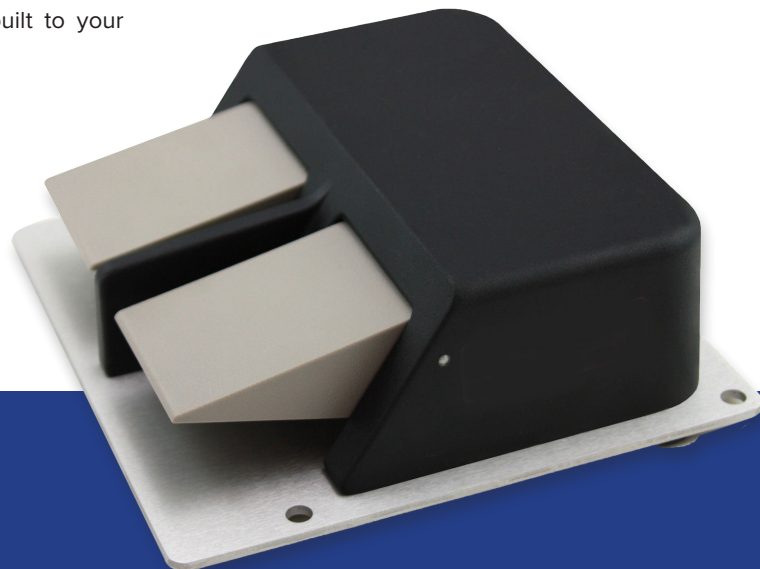

CLASSIC IV FOOT SWITCH

The LINEMASTER® Classic IV foot switch is a versatile foot switch that can be utilized in a wide range of applications from medical to medium duty industrial. The rugged cast aluminum housing offers an waterproof IP68 Degree of Protection. Stock single and twin versions are available with or without a foot guard. The guarded versions offer a heavy gauge steel full guard that covers the entire foot. Custom variations are available and built to the user's specifications. Do you have special requirements? Please contact Linemaster for a quotation for a custom variation built to your specifications, including cordset, paint finish and labeling.

LINEMASTER Switch Corporation
Tel (860) 974-1000

29 Plaine Hill Rd, P.O. Box 238
Woodstock, Connecticut
06281-0238 USA
Fax (800) 974-FOOT(3668)

CLASSIC IV FOOT SWITCH

FEATURES

- One piece cast aluminum housing
- Single stage momentary contact
- Non-skid feet to minimize movement
- Divider bar on twin models aids in reducing accidental operation of multiple pedals at once
- Single pedal 1/2"-14 N.P.T. threaded conduit opening is standard
- Twin pedal 3/4"-14 N.P.T. threaded conduit opening is standard
- Heavy gauge steel full guard available
- EN 60529 Degree of Protection IP68
- Environment Protection of NEMA Type 1, 2, 4, 6, 6P & 13

WEIGHT: 6.00 lbs.

GUARDED TWIN MODEL

SIZE (HxWxD): 2.50 x 7.40 x 7.00 In.

WEIGHT: 10.00 lbs.

AGENCY APPROVALS	CATALOG NO.	DESCRIPTION	TYPE	CIRCUIT	FORM	ELECTRICAL RATING
UL SF CE	88SH1-05	Momentary	Guarded	SPDT	C	
UL SF CE	88SH2-05	Momentary	Guarded	DPDT	C	
UL SF CE	TWIN 88SH1-05	Momentary	Guarded	Each Pedal SPDT	C	
UL SF CE	TWIN 88SH2-05	Momentary	Guarded	Each Pedal DPDT	C	
UL SF CE	88SN1-05	Momentary	Unguarded	SPDT	C	16A 125-250 VAC 1/2 H.P. 125-250 VAC
UL SF CE	88SN1B-05 ¹	Momentary	Unguarded	SPDT	C	
UL SF CE	88SN2-05	Momentary	Unguarded	DPDT	C	
UL SF CE	TWIN 88SN1-05	Momentary	Unguarded	SPDT	C	
UL SF CE	TWIN 88SN2-05	Momentary	Unguarded	DPDT	C	