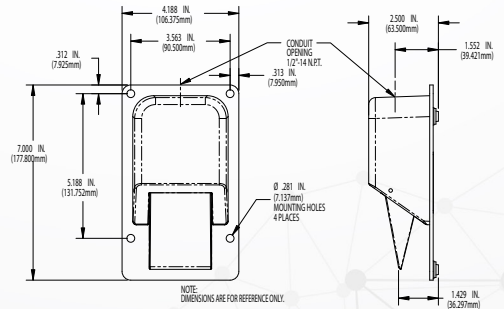

LINEMASTER Switch Corporation
Tel (860) 974-1000

29 Plaine Hill Rd, P.O. Box 238
Woodstock, Connecticut
06281-0238 USA
Fax (800) 974-FOOT(3668)

CLASSIC IV FOOT SWITCH

FEATURES

- One piece cast aluminum housing
- Single stage momentary contact
- Non-skid feet to minimize movement
- Divider bar on twin models aids in reducing accidental operation of multiple pedals at once
- Single pedal 1/2"-14 N.P.T. threaded conduit opening is standard
- Twin pedal 3/4"-14 N.P.T. threaded conduit opening is standard
- Heavy gauge steel full guard available
- EN 60529 Degree of Protection IP68
- Environment Protection of NEMA Type 1, 2, 4, 6, 6P & 13

SINGLE MODEL

SIZE (HxWxD): 2.50 x 4.19 x 7.00 In.

WEIGHT: 1.75 lbs.

TWIN MODEL

SIZE (HxWxD): 2.50 x 7.40 x 7.00 In.

WEIGHT: 3.63 lbs.

GUARDED SINGLE MODEL

SIZE (HxWxD): 2.50 x 7.40 x 7.00 In.

WEIGHT: 6.00 lbs.

GUARDED TWIN MODEL

SIZE (HxWxD): 2.50 x 7.40 x 7.00 In.

WEIGHT: 10.00 lbs.

AGENCY APPROVALS	CATALOG NO.	DESCRIPTION	TYPE	CIRCUIT	FORM	ELECTRICAL RATING
UL SF CE	88SH1-05	Momentary	Guarded	SPDT	C	
UL SF CE	88SH2-05	Momentary	Guarded	DPDT	C	
UL SF CE	TWIN 88SH1-05	Momentary	Guarded	Each Pedal SPDT	C	
UL SF CE	TWIN 88SH2-05	Momentary	Guarded	Each Pedal DPDT	C	
UL SF CE	88SN1-05	Momentary	Unguarded	SPDT	C	16A 125-250 VAC 1/2 H.P. 125-250 VAC
UL SF CE	88SN1B-05 ¹	Momentary	Unguarded	SPDT	C	
UL SF CE	88SN2-05	Momentary	Unguarded	DPDT	C	
UL SF CE	TWIN 88SN1-05	Momentary	Unguarded	SPDT	C	
UL SF CE	TWIN 88SN2-05	Momentary	Unguarded	DPDT	C	