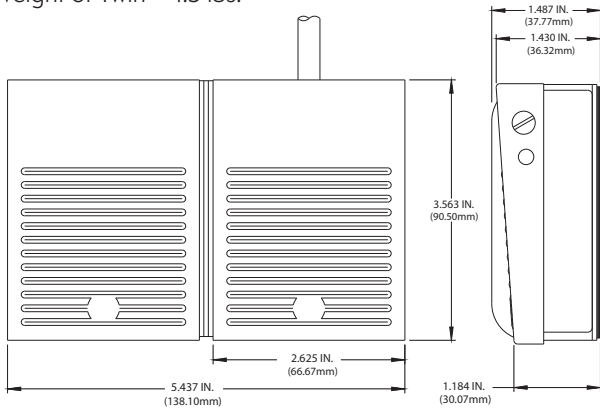

## FEATURES:

- Strong steel housing painted black.
- Twin model consists of two single models mounted on a steel plate.
- A divider bar between pedals helps prevent accidental operation.
- All wiring between the switches is concealed.
- Non-skid basepad for secure placement.
- Designed to give a long economical service life.
- On multi-pedal models only one cord is brought out the right side eliminating the need for wire junctions & reducing wiring costs.
- Heavy gauge steel guards and triple models available.
- Rectangular mounting bracket is available on special order. Bracket comes spot-welded to switch base and has two clearance holes for mounting.

Weight of Twin = 1.5 lbs.

Agency Approvals	EN 60529 Degree of Protection	Catalog Number	Description	Circuit	Form	Electrical Ratings
	IP20	HT-52-S	Momentary	SPDT	C	20 A 125-250 VAC 1 H.P. 125-250 VAC
	IP20	HT-52-SC36 <sup>1</sup>	Momentary	SPDT Wired N.O.	A	10 A 125-250 VAC 1/2 H.P. 125 VAC 1 H.P. 250 VAC
	IP20	TWIN HT-52-S	Momentary	SPDT - Each Side	C	20 A 125-250 VAC 1 H.P. 125-250 VAC