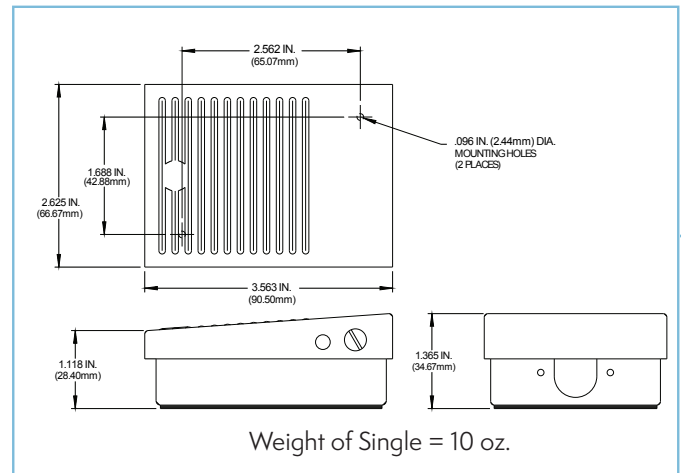

## FEATURES:

- Strong steel housing painted black.
- Twin model consists of two single models mounted on a steel plate.
- A divider bar between pedals helps prevent accidental operation.
- All wiring between the switches is concealed.
- Non-skid basepad for secure placement.
- Designed to give a long economical service life.
- On multi-pedal models only one cord is brought out the right side eliminating the need for wire junctions & reducing wiring costs.
- Heavy gauge steel guards and triple models available.
- Rectangular mounting bracket is available on special order. Bracket comes spot-welded to switch base and has two clearance holes for mounting.

Weight of Twin = 1.5 lbs.

Agency Approvals	EN 60529 Degree of Protection	Catalog Number	Description	Circuit	Form	Electrical Ratings
	IP20	HT-52-S	Momentary	SPDT	C	20 A 125-250 VAC 1 H.P. 125-250 VAC
	IP20	HT-52-SC36 <sup>1</sup>	Momentary	SPDT Wired N.O.	A	10 A 125-250 VAC 1/2 H.P. 125 VAC 1 H.P. 250 VAC
	IP20	TWIN HT-52-S	Momentary	SPDT - Each Side	C	20 A 125-250 VAC 1 H.P. 125-250 VAC